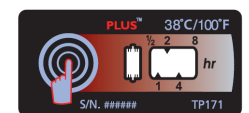

TP-170 -20°C
19mm x 40mm

TP-077 0°C
19mm x 40mm

TP-065 8°C
19mm x 40mm
8 hours

TP-175 8°C
19mm x 40mm
48 hours

TP-153 10°C
19mm x 40mm
8 hours

TP-176 10°C
19mm x 40mm
48 hours

TP-217 25°C
19mm x 40mm

TP-136 30°C
19mm x 40mm