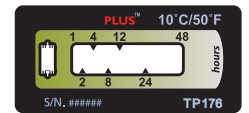

TS-6M
6 Months
19mm x 40mm

TS-12M
12 Months
19mm x 40mm

Control Temperature Abuse:

Inert until activated, irreversible threshold indicators. Complete can be customized to monitor any ascending and descending temperature breach.

TP-170 -20°C
19mm x 40mm

TP-077 0°C
19mm x 40mm

TP-065 8°C
19mm x 40mm
8 hours

TP-175 8°C
19mm x 40mm
48 hours

TP-153 10°C
19mm x 40mm
8 hours

TP-176 10°C
19mm x 40mm
48 hours

TP-217 25°C
19mm x 40mm

TP-136 30°C
19mm x 40mm