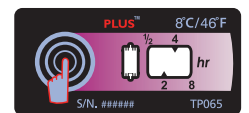

TP-065 8°C
19mm x 40mm
8 hours