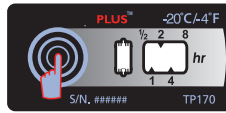

Activate and see time passing with a Time indicator. Our range of 7 indicators .

TS-310
1 Hour
19mm x 32mm

TS-311
12 Hours
19mm x 40mm

TS-312
7 Days
19mm x 40mm

TS-1M
1 Month
19mm x 40mm

TS-3M
3 Months
19mm x 40mm

TS-6M
6 Months
19mm x 40mm

TS-12M
12 Months
19mm x 40mm

Control Temperature Abuse:

Inert until activated, irreversible threshold indicators. Complete can be customized to monitor any ascending and descending temperature breach.