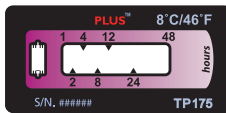

TP-175 8°C
19mm x 40mm
48 hours