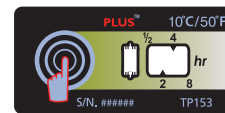

TP-153 10°C
19mm x 40mm
8 hours